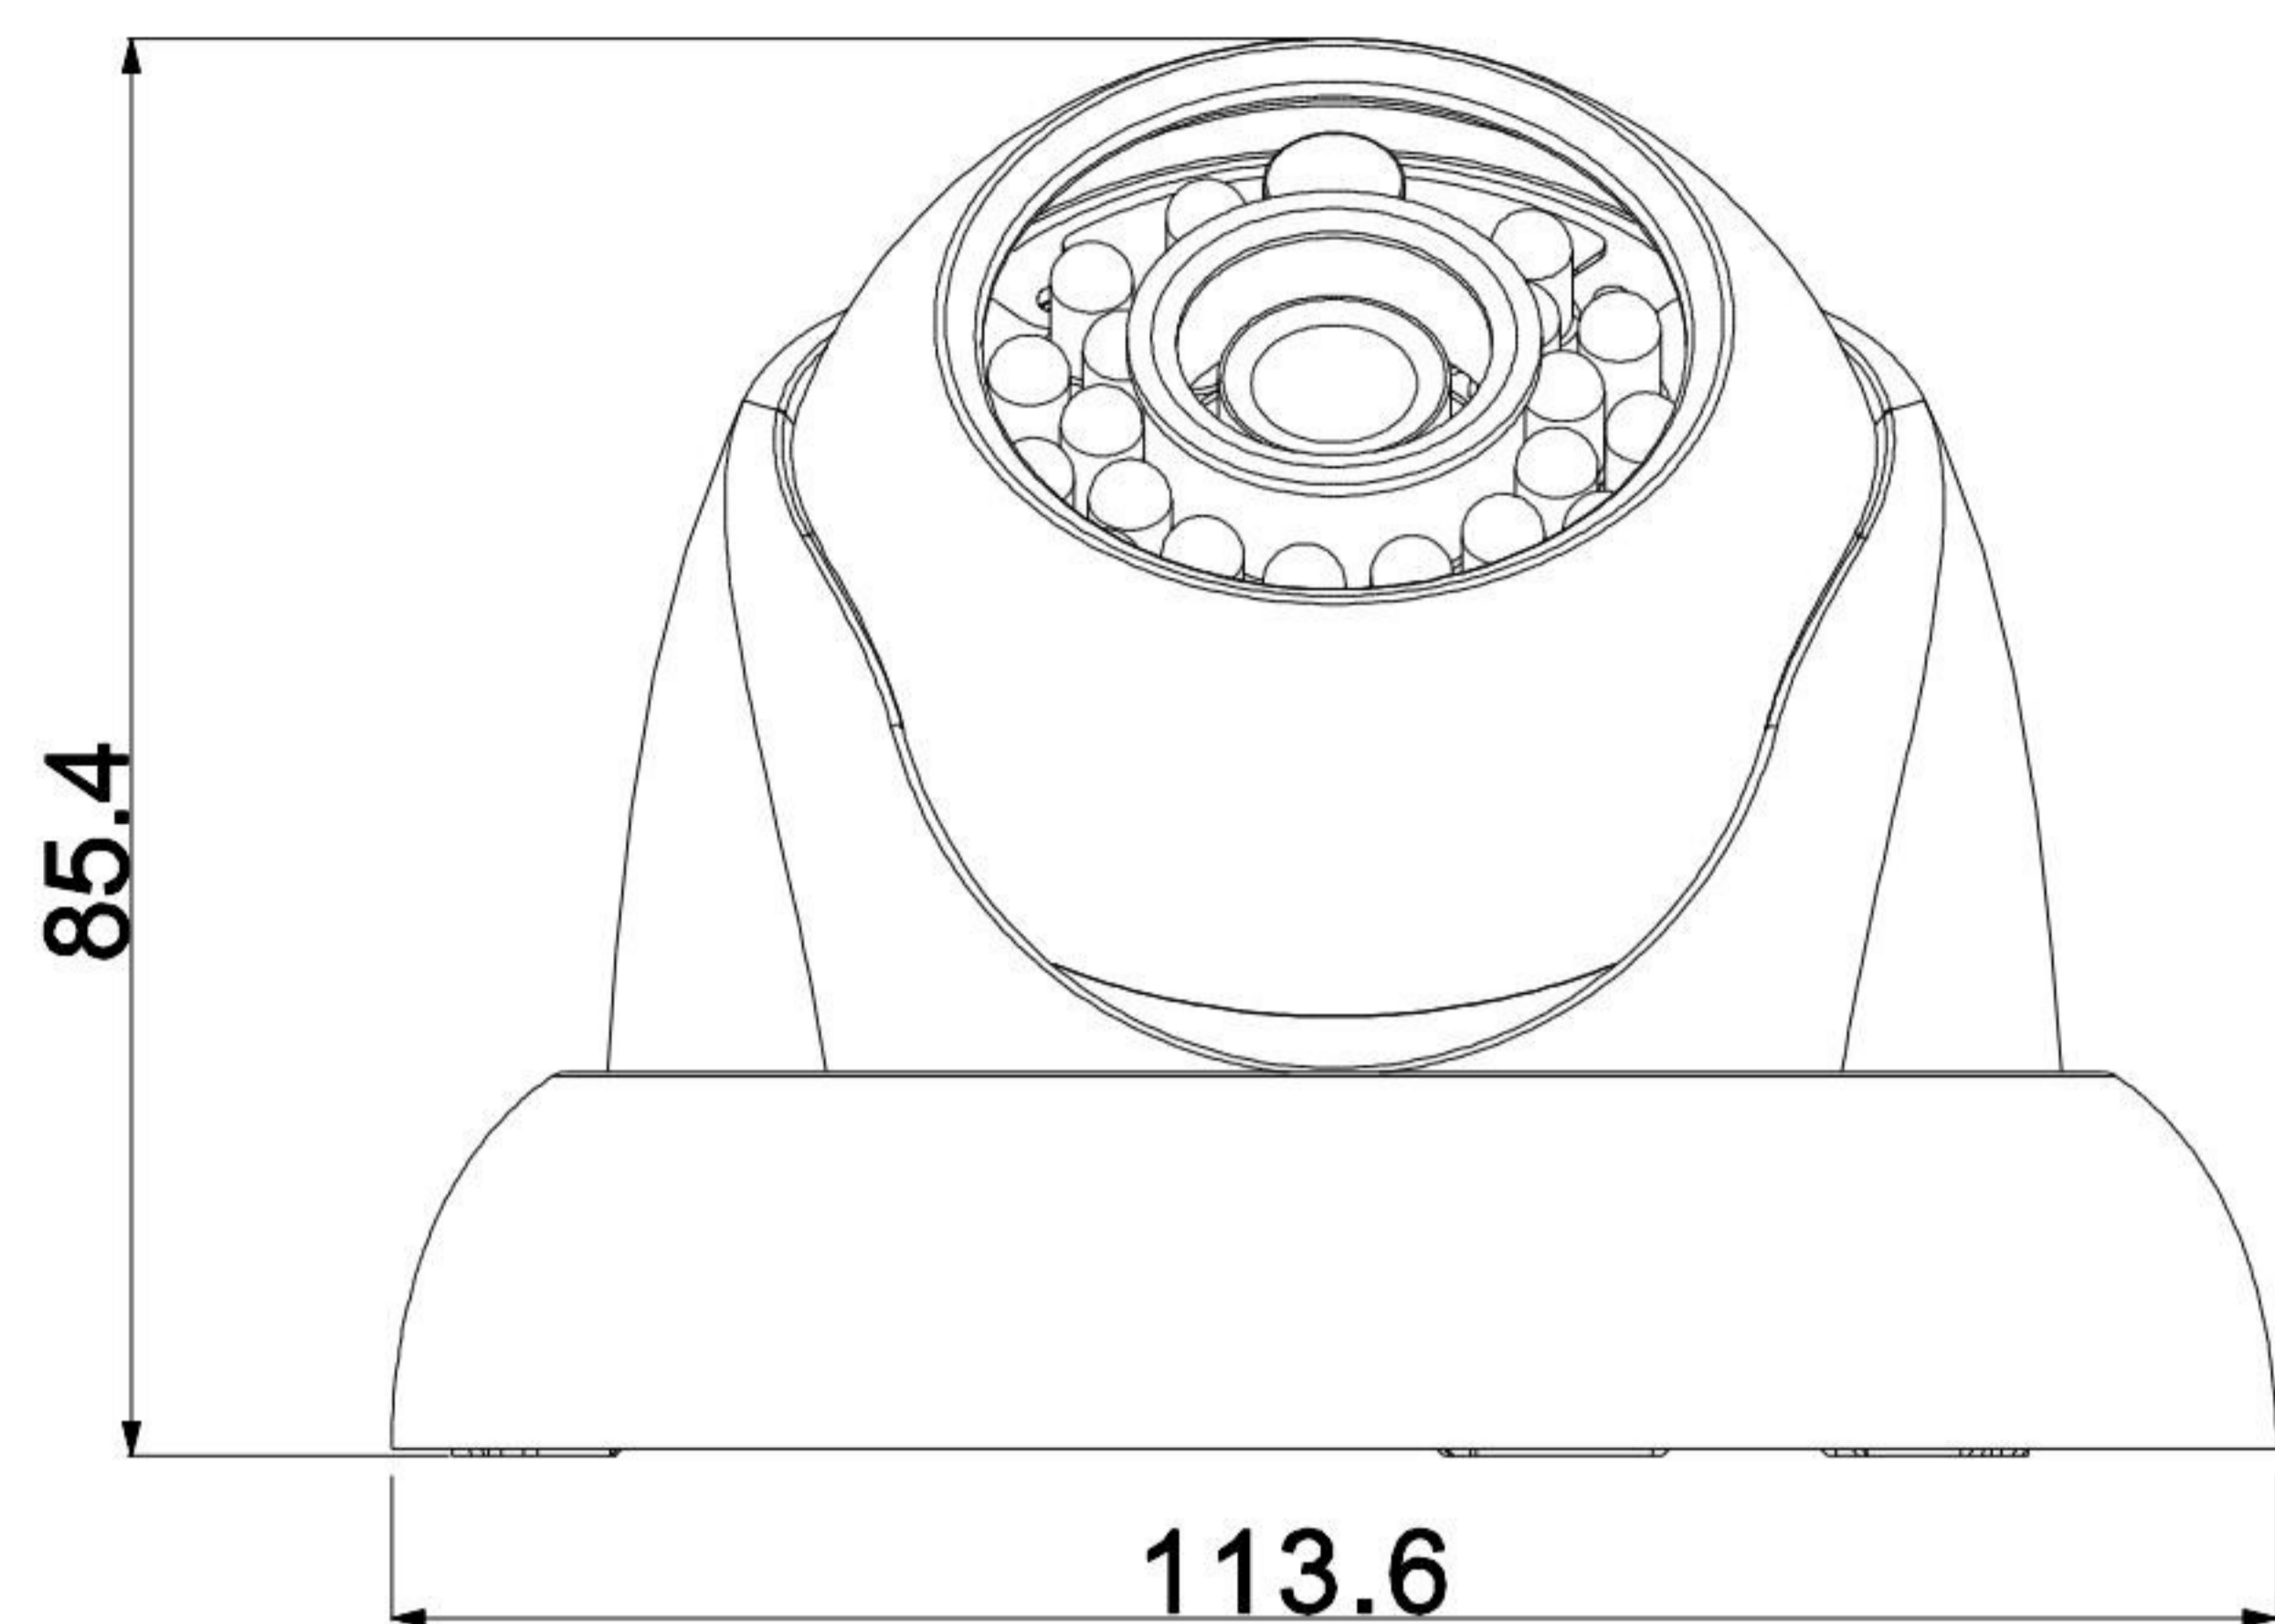

## 1Megapixel 720P Cost-effective IR HDCVI Mini Dome Camera

### Features

- 1/2.9" 1Megapixel CMOS
- 25/30fps@720P
- High speed, long distance real-time transmission
- Day/Night(ICR), AWB, AGC, BLC
- 3.6mm fixed lens (2.8mm, 6mm, 8mm optional)
- Max. IR LEDs length 20m, Smart IR
- DC12V

## Technical Specifications

<b>Camera</b>		
Image Sensor	1/2.9" 1Megapixel CMOS	
Effective Pixels	1280(H) x720(V)	
Electronic Shutter	1/50s~1/100,000s	1/60s~1/100,000s
Video Frame Rate	720P@25 fps	720P@30 fps
Synchronization	Internal	
Min. Illumination	0.01Lux@F1.2(AGC ON),0Lux IR on	
Video Output	1-channel BNC HDCVI high definition video output	
<b>Camera Features</b>		
Max. IR LEDs Length	20m, Smart IR	
Day/Night	Auto(ICR) / Color / B/W	
Noise Reduction	2D	
<b>Lens</b>		
Focal Length	3.6mm (2.8mm, 6mm, 8mm optional)	
Mount Type	M12	
<b>General</b>		
Power Supply	DC12V±10%	
Power Consumption	Max 2.5W	
Working Environment	-30°C~+60°C / Less than 95%RH (no condensation)	
Transmission Distance	Over 500m via 75-3 coaxial cable	
Dimensions	Φ113.6mm × 85.4mm	
Weight	200g	

## Dimensions (mm)