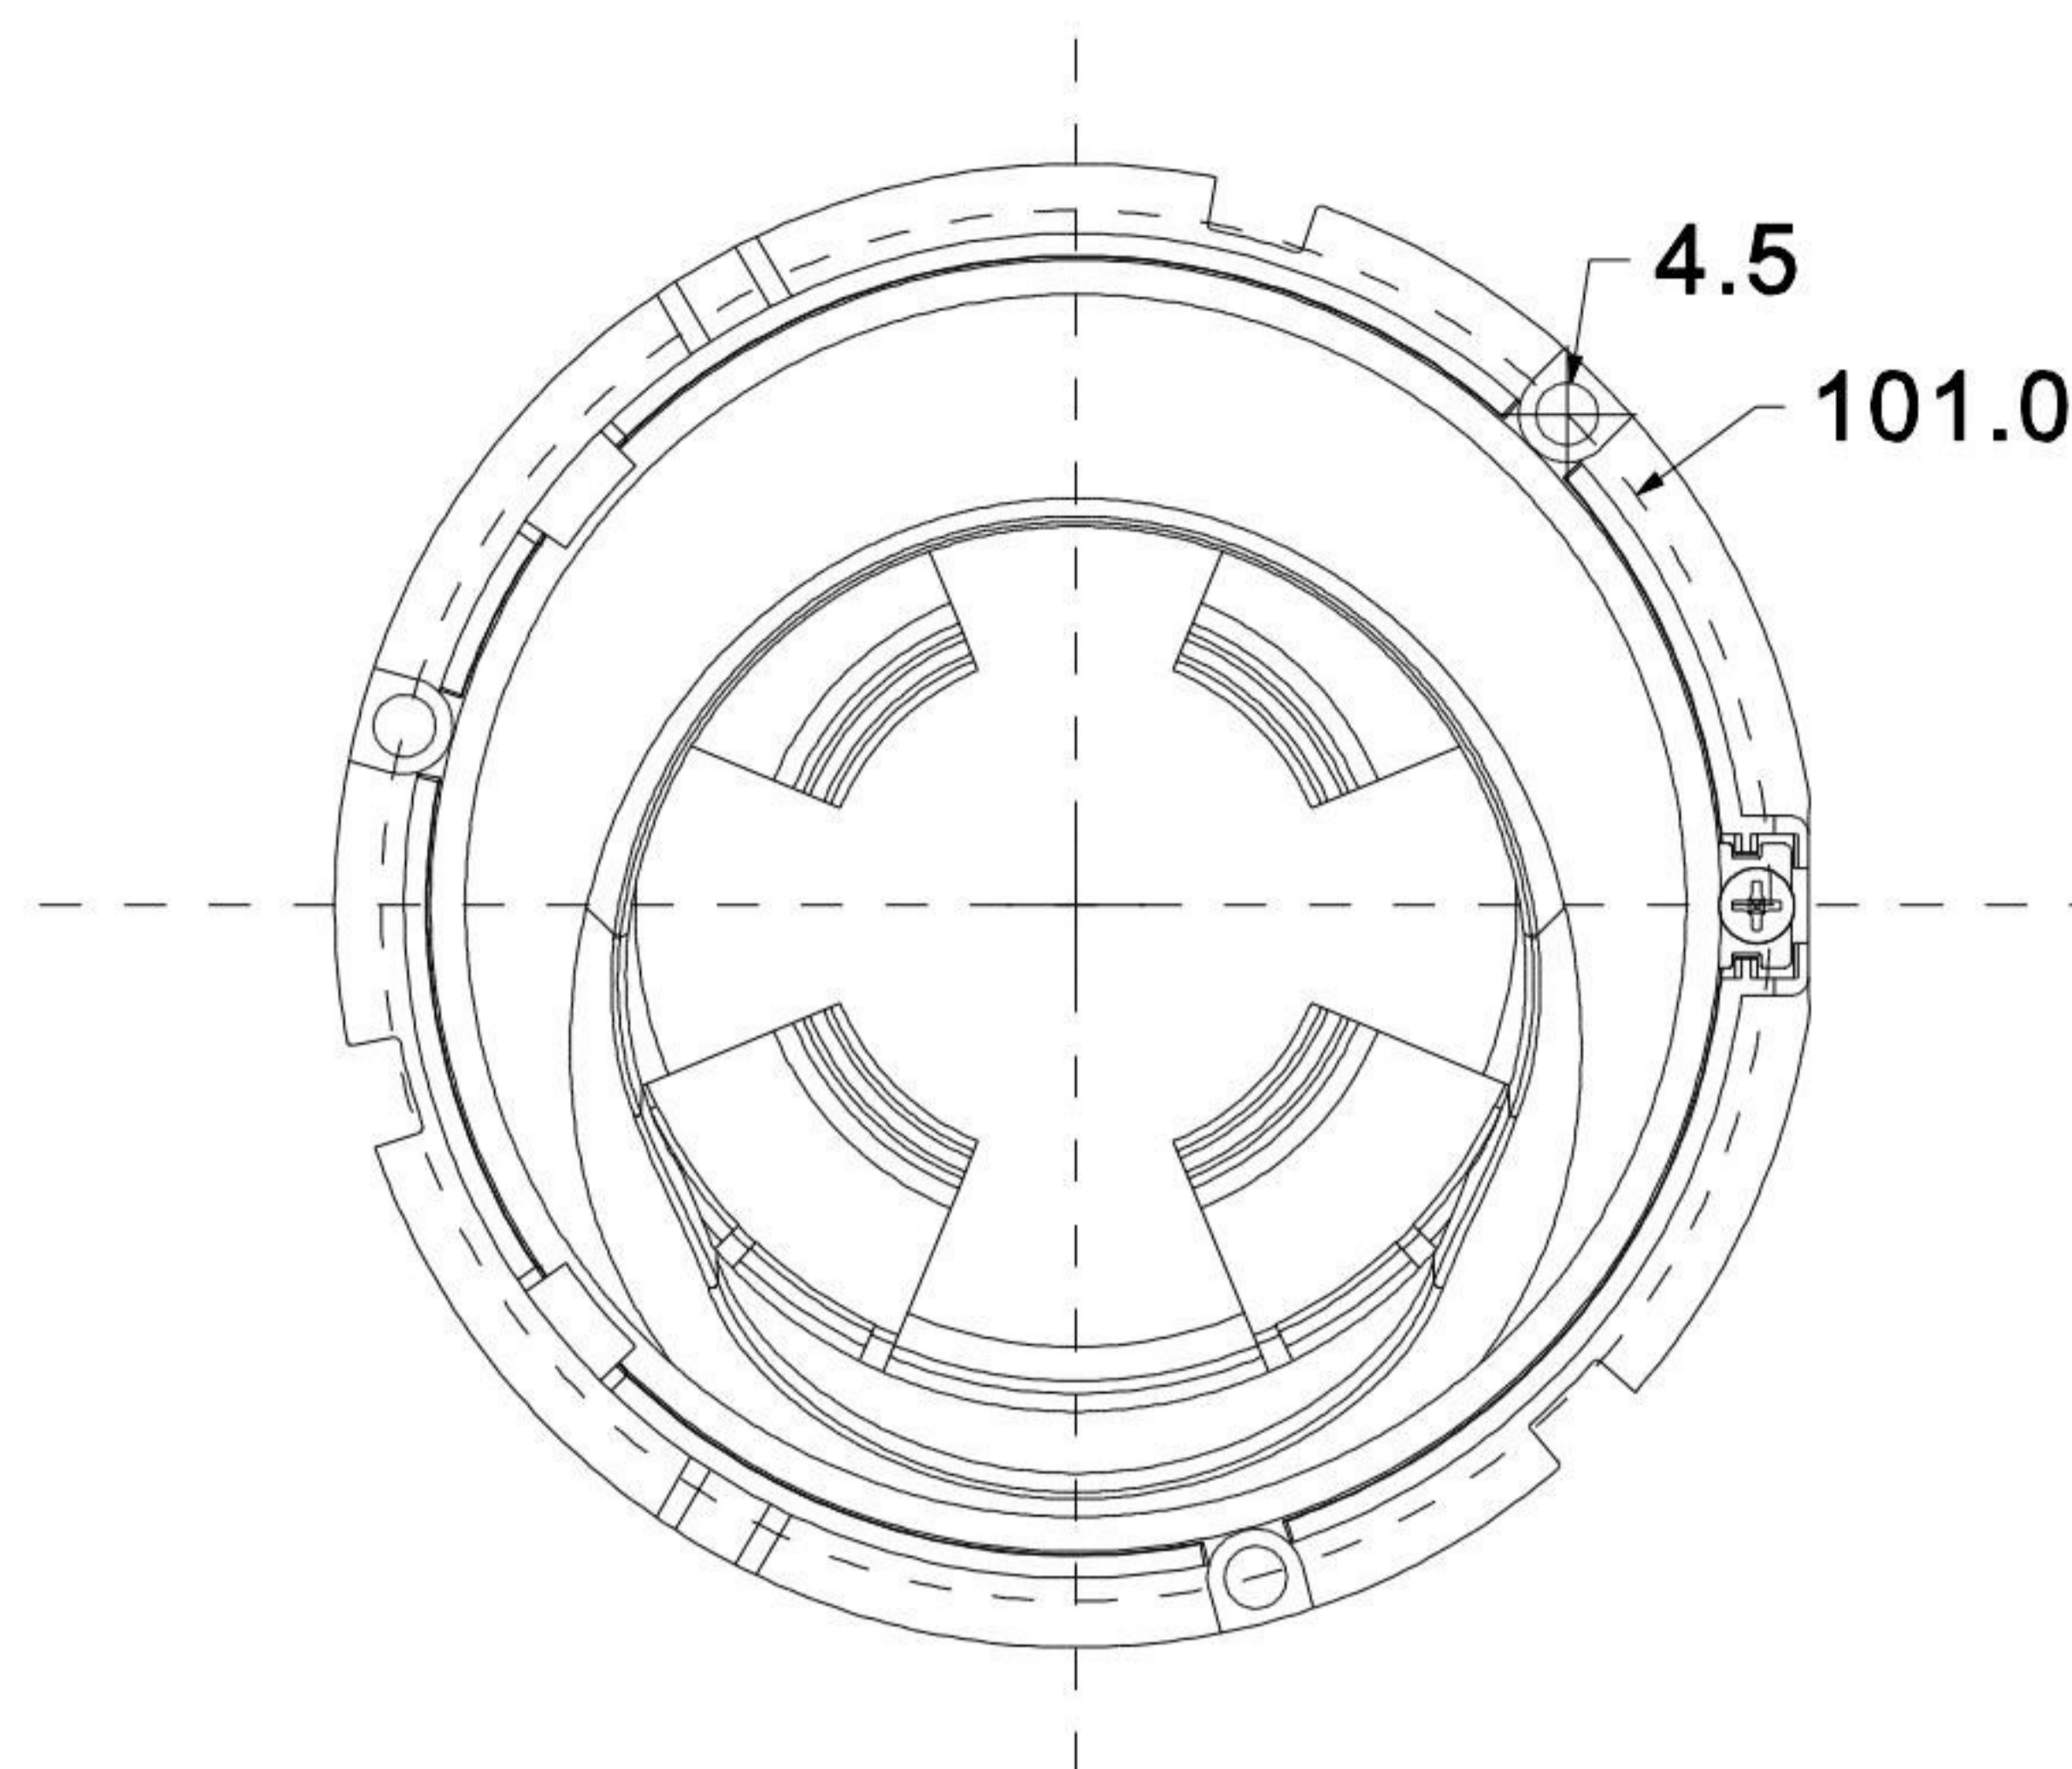

## 1Megapixel 720P Cost-effective IR HDCVI Mini Dome Camera

### Features

- 1/2.9" 1Megapixel CMOS
- 25/30fps@720P
- High speed, long distance real-time transmission
- Day/Night(ICR), AWB, AGC, BLC
- 3.6mm fixed lens (2.8mm, 6mm, 8mm optional)
- Max. IR LEDs length 20m, Smart IR
- DC12V

## Technical Specifications

<b>Camera</b>		
Image Sensor	1/2.9" 1Megapixel CMOS	
Effective Pixels	1280(H) x720(V)	
Electronic Shutter	1/50s~1/100,000s	1/60s~1/100,000s
Video Frame Rate	720P@25 fps	720P@30 fps
Synchronization	Internal	
Min. Illumination	0.01Lux@F1.2(AGC ON),0Lux IR on	
Video Output	1-channel BNC HDCVI high definition video output	
<b>Camera Features</b>		
Max. IR LEDs Length	20m, Smart IR	
Day/Night	Auto(ICR) / Color / B/W	
Noise Reduction	2D	
<b>Lens</b>		
Focal Length	3.6mm (2.8mm, 6mm, 8mm optional)	
Mount Type	M12	
<b>General</b>		
Power Supply	DC12V±10%	
Power Consumption	Max 2.5W	
Working Environment	-30°C~+60°C / Less than 95%RH (no condensation)	
Transmission Distance	Over 500m via 75-3 coaxial cable	
Dimensions	Φ113.6mm × 85.4mm	
Weight	200g	

## Dimensions (mm)