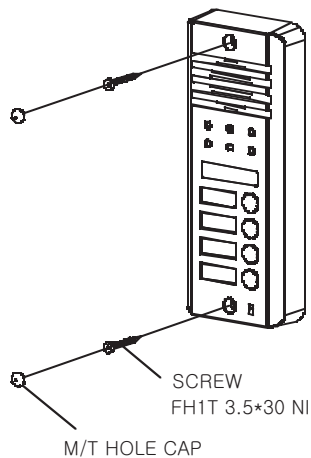

## 2. Accessory

DRC-4DB/4DC

M/T HOLE CAP

VOLUME SHEET

Screw Cover

Mounting Screw

MANUAL

## 3. Wiring and Installation