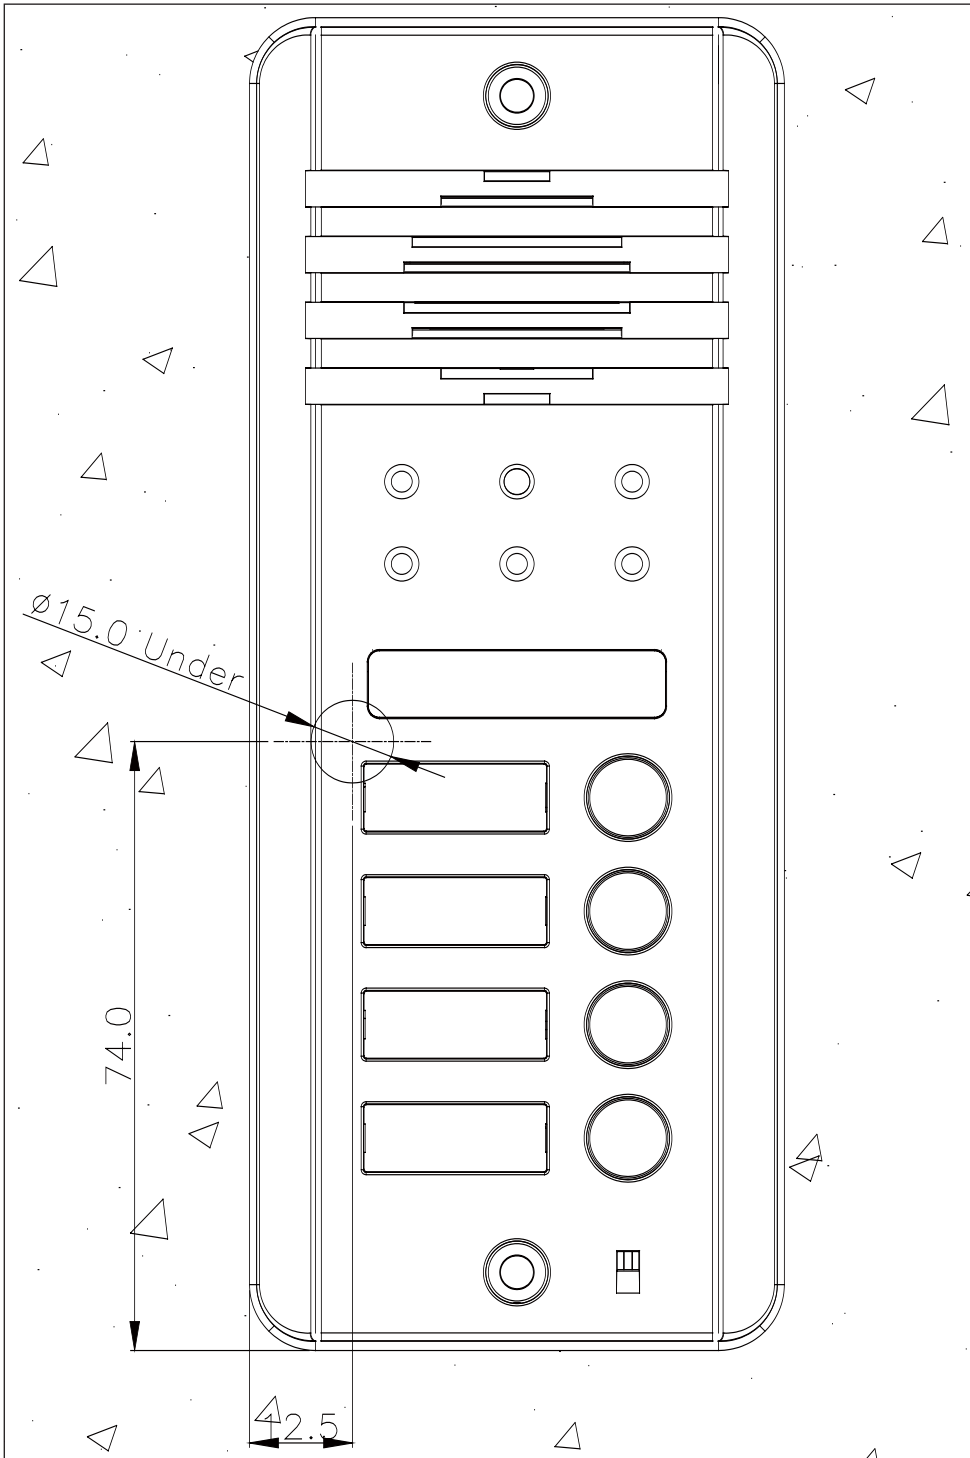

5. Hole Drilling